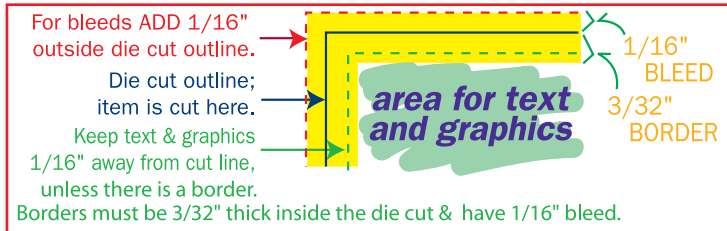

UPDATE
4-DEC-07

Item #: **MGJBC20 & 30**
Description: **Jumbo 4 Color Business Card**
Size: **4-1/8" wide x 2-1/2" high**

Artwork Template

STOCK IMPRINT COLORS

BLACK	BROWN	BURGUNDY	PURPLE	PINK	PROCESS BLUE
GREEN	CREAM	FOREST GREEN	TEAL	RED	ROYAL BLUE
ORANGE	MAROON	NAVY	YELLOW	REFLEX BLUE	CHARCOAL

RULER IS IN INCHES. VERIFY RULER ACCURACY ONCE PRINTED OUT ONTO PAPER.