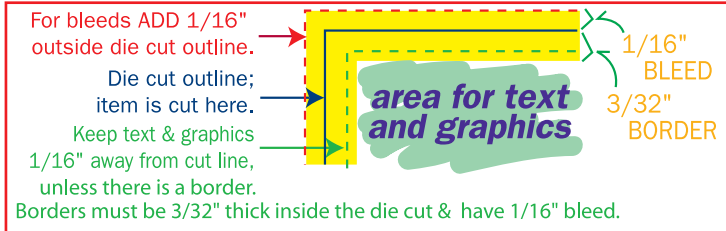

**UPDATE**  
**4-DEC-07**

Item #: **MGJBC20 & 30**  
Description: **Jumbo 4 Color Business Card**  
Size: **4-1/8" wide x 2-1/2" high**

## STOCK IMPRINT COLORS

BLACK	BROWN	BURGUNDY	PURPLE	PINK	PROCESS BLUE
GREEN	CREAM	FOREST GREEN	TEAL	RED	ROYAL BLUE
ORANGE	MAROON	NAVY	YELLOW	REFLEX BLUE	CHARCOAL

RULER IS IN INCHES. VERIFY RULER ACCURACY ONCE PRINTED OUT ONTO PAPER.