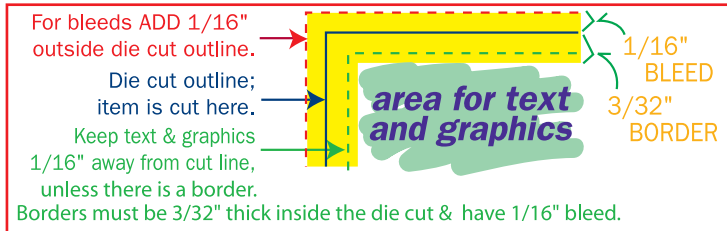

UPDATE
4-DEC-07

Item #: **MGBC20 & 30**
Description: **4 Color Business Card**
Size: **3-1/2" wide x 2" high**

Artwork Template

STOCK IMPRINT COLORS

BLACK	BROWN	BURGUNDY	PURPLE	PINK	PROCESS BLUE
GREEN	CREAM	FOREST GREEN	TEAL	RED	ROYAL BLUE
ORANGE	MAROON	NAVY	YELLOW	REFLEX BLUE	CHARCOAL

RULER IS IN INCHES. VERIFY RULER ACCURACY ONCE PRINTED OUT ONTO PAPER.